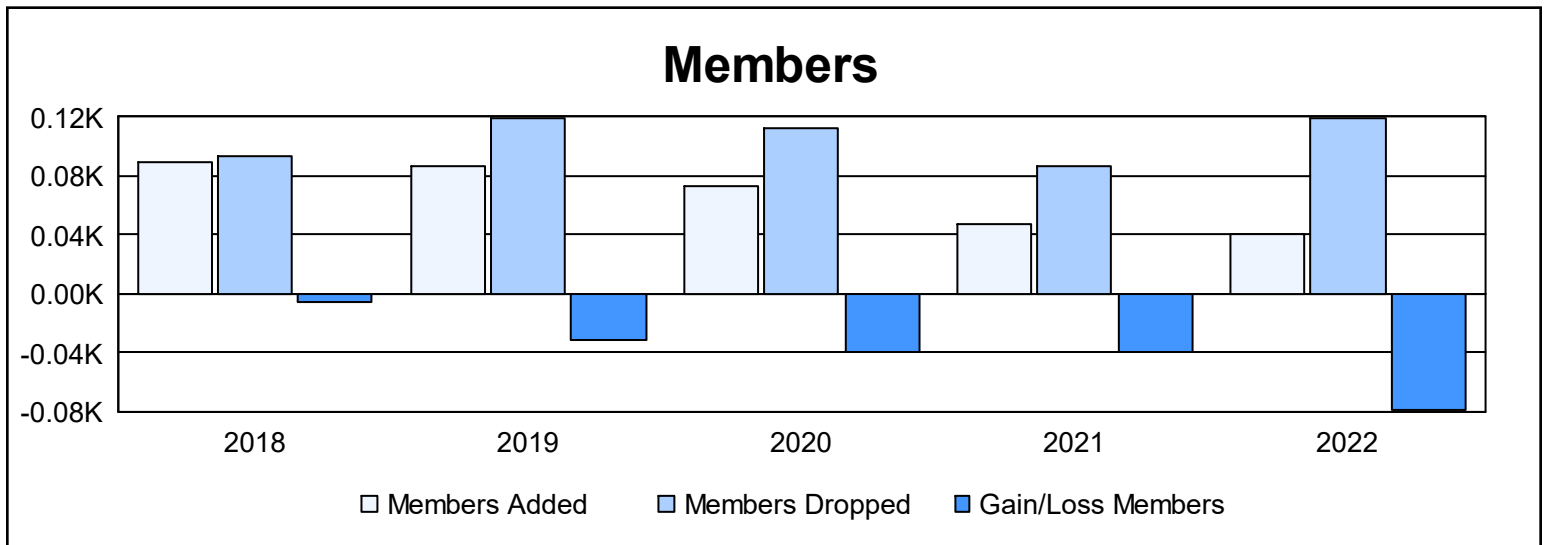

Year	New Clubs	Dropped Clubs	Gain/ Loss Clubs	New Members	Charter Members	Reinstate Members	Transfer Members	Total Member Added	Total Members Dropped	Gain/ Loss Members
2017-2018	0	0	0	78	0	3	8	89	94	-5
2018-2019	0	1	-1	78	0	2	7	87	119	-32
2019-2020	0	1	-1	70	0	1	2	73	112	-39
2020-2021	0	1	-1	40	0	2	6	48	87	-39
2021-2022	0	2	-2	36	0	0	4	40	119	-79
<b>Average</b>	<b>0</b>	<b>1</b>	<b>-1</b>	<b>60</b>	<b>0</b>	<b>2</b>	<b>5</b>	<b>67</b>	<b>106</b>	<b>-39</b>

### Membership Composition June 2022 Cumulative