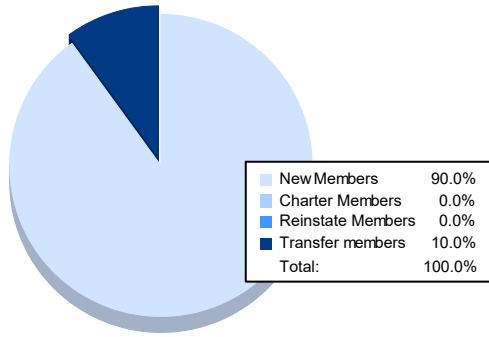

Year	New Clubs	Dropped Clubs	Gain/ Loss Clubs	New Members	Charter Members	Reinstate Members	Transfer Members	Total Member Added	Total Members Dropped	Gain/ Loss Members
2017-2018	0	0	0	78	0	3	8	89	94	-5
2018-2019	0	1	-1	78	0	2	7	87	119	-32
2019-2020	0	1	-1	70	0	1	2	73	112	-39
2020-2021	0	1	-1	40	0	2	6	48	87	-39
2021-2022	0	2	-2	36	0	0	4	40	119	-79
<b>Average</b>	<b>0</b>	<b>1</b>	<b>-1</b>	<b>60</b>	<b>0</b>	<b>2</b>	<b>5</b>	<b>67</b>	<b>106</b>	<b>-39</b>

### Membership Composition June 2022 Cumulative