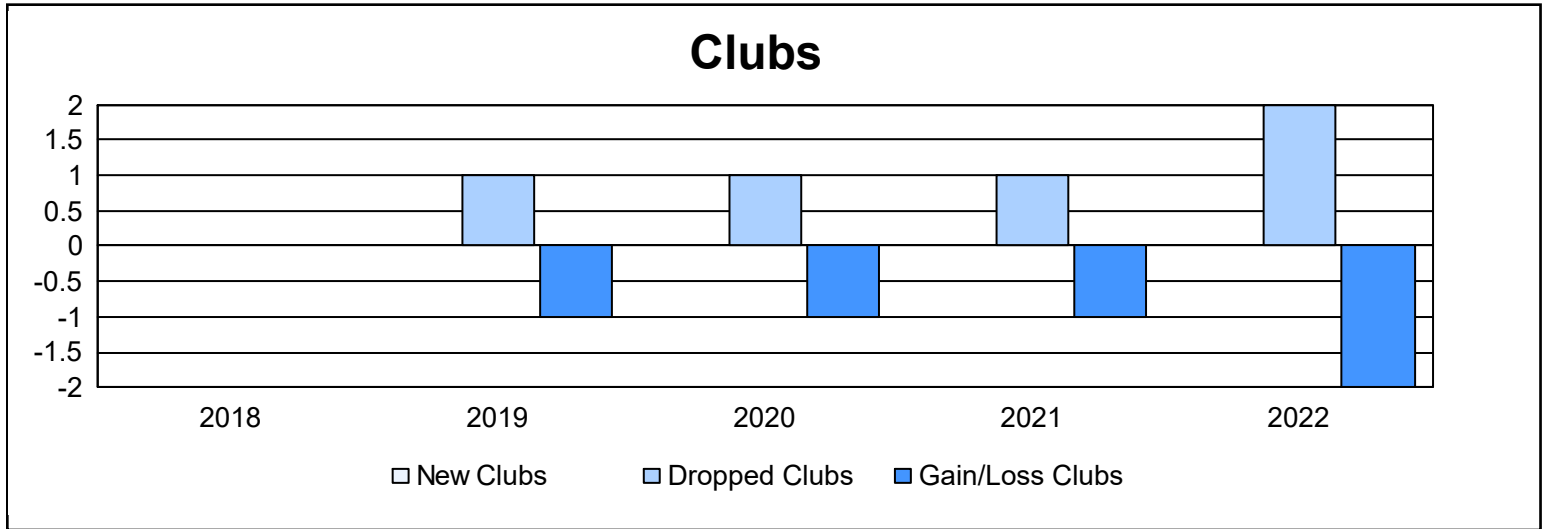

Year	New Clubs	Dropped Clubs	Gain/ Loss Clubs	New Members	Charter Members	Reinstate Members	Transfer Members	Total Member Added	Total Members Dropped	Gain/ Loss Members
2017-2018	0	0	0	78	0	3	8	89	94	-5
2018-2019	0	1	-1	78	0	2	7	87	119	-32
2019-2020	0	1	-1	70	0	1	2	73	112	-39
2020-2021	0	1	-1	40	0	2	6	48	87	-39
2021-2022	0	2	-2	36	0	0	4	40	119	-79
<b>Average</b>	<b>0</b>	<b>1</b>	<b>-1</b>	<b>60</b>	<b>0</b>	<b>2</b>	<b>5</b>	<b>67</b>	<b>106</b>	<b>-39</b>

### Membership Composition June 2022 Cumulative